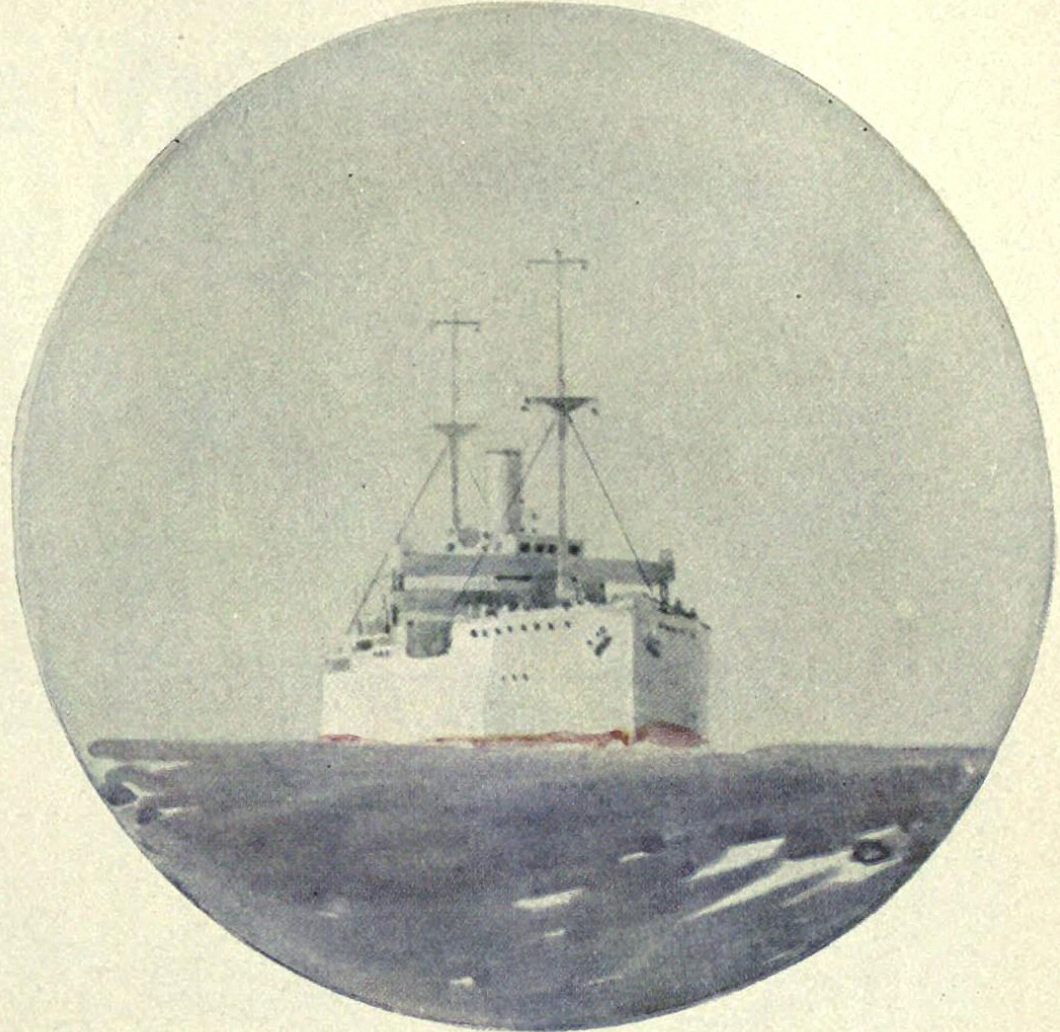

REDDIS COPY

COLORS
WHITE
BLACK
BLUE
GREEN

IWM

Merchant vessel dazzle-painted as seen through a submarine periscope.

The same vessel on identical course painted grey.