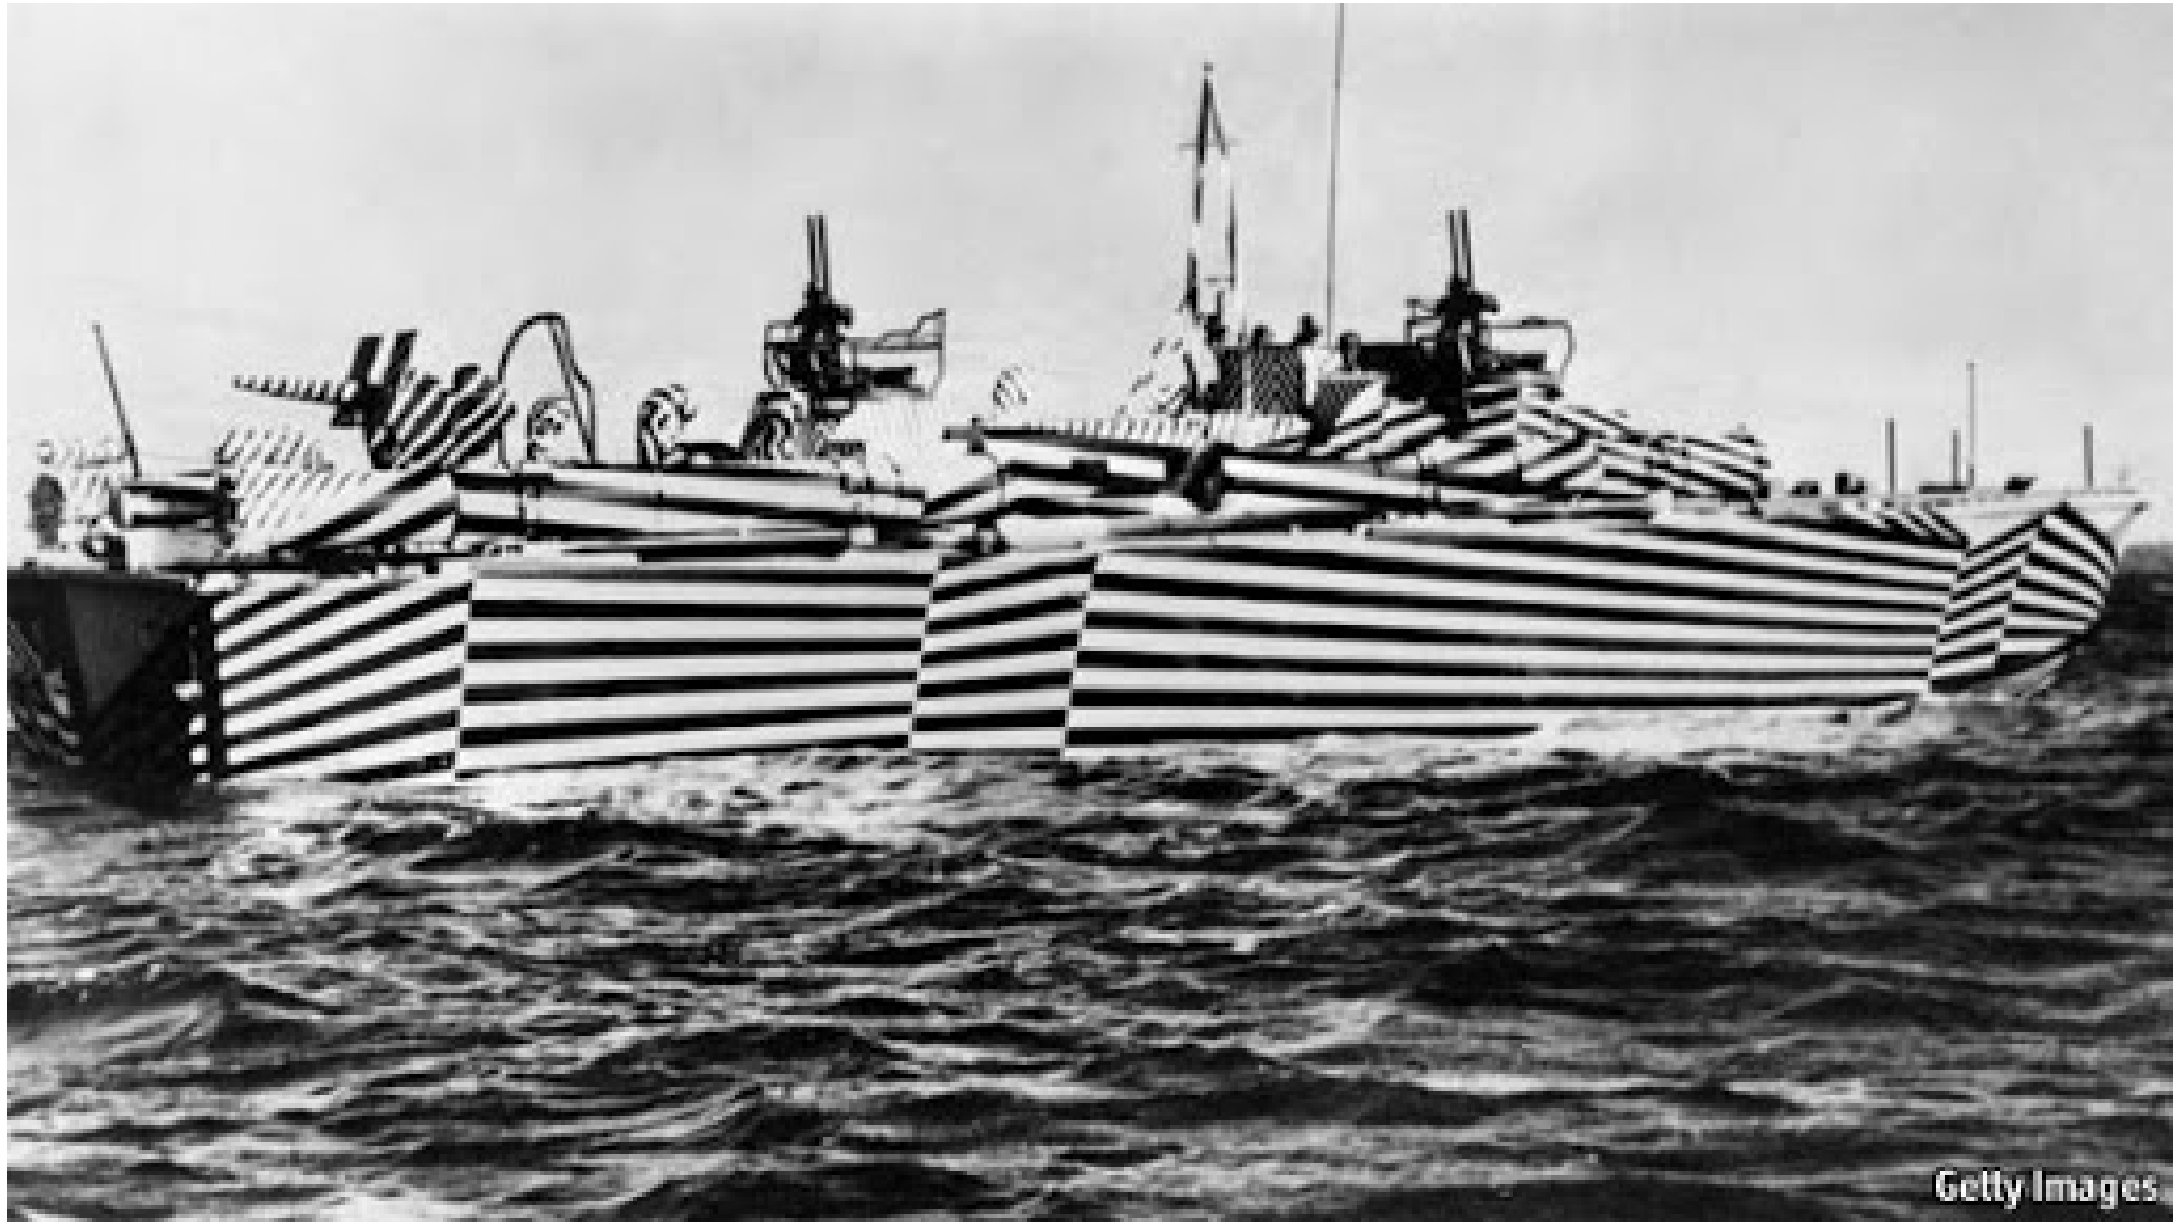

OUTLINE VIEWS OF STANDARD SHIPS.

'24' CLASS.

SCALE $\frac{1}{16}'' = 1 \text{ FOOT.}$

REDDIS COPY

GROUP E

HMS. PLAN Nos. 63 AND 64

HMS ORMONDE

- MERRY HAMPTON

REDDIS COPY

COLORS
WHITE
BLACK
BLUE
GREEN

IWM

Merchant vessel dazzle-painted as seen through a submarine periscope.

The same vessel on identical course painted grey.