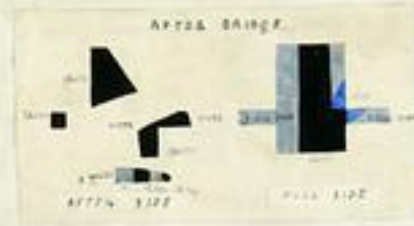

OUTLINE VIEWS OF STANDARD SHIPS.

'24' CLASS.

SCALE $\frac{1}{16}'' = 1 \text{ FOOT.}$

REDDIS COPY

GROUP E

HMS. PLAN Nos. 63 AND 64

HMS ORMONDE

- MERRY HAMPTON

REDDIS COPY

COLORS
WHITE
BLACK
BLUE
GREEN

IWM

Merchant vessel dazzle-painted as seen through a submarine periscope.

The same vessel on identical course painted grey.