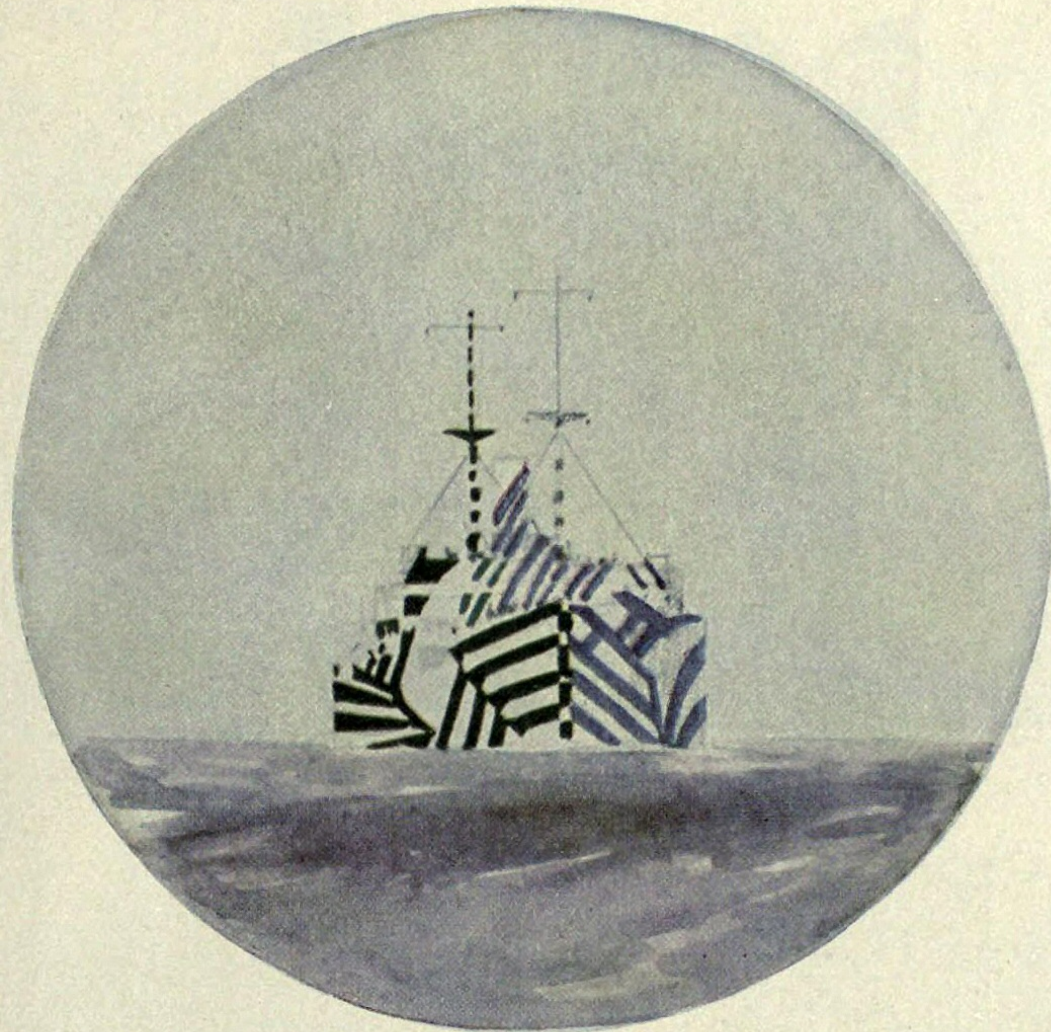

REDDIS COPY

COLORS
WHITE
BLACK
BLUE
GREEN

IWM

Merchant vessel dazzle-painted as seen through a submarine periscope.

The same vessel on identical course painted grey.